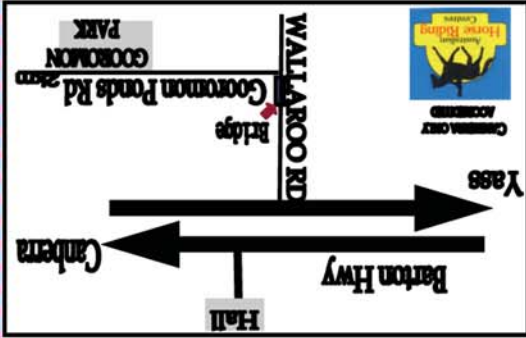

LET'S GO RIDING

Phone 62302230

www.gooromonpark.com.au

Minutes from Belconnen & Gungahlin

Gooromon Park Staff have to refuse children who display bad behaviour, who arrive late or if adults accompanying children are offensive or are disruptive.

Horse Riding is a Dangerous Activity

Hair must be tied back at the nap of the neck. No Jewellery.

Winter: Warm jumper. Summer: T-shirt with sleeves.

Full length trousers (track pants are best) NO JEANS, socks.

What to Wear

(All Children must be supervised by an Adult at all times.)

Gooromon Park will not provide supervision after this time.

Pick up time: 4:00pm for 4.30pm.

(children arriving after the ride has commenced will not be permitted to ride.)

Riding will commence at approximately 3.00pm.

Safety Procedures: explained, children introduced to horses

Children fitted with Helmets & Boots: provided by Gooromon Park

Parent to fill out Disclaimer forms

DEAR PARENTS,

PARTY SCHEDULE

SAFE, FUN, QUALITY RIDING INSTRUCTION

How to find Gooromon Park

20% OFF*
your first
Riding Lesson
*Conditions apply